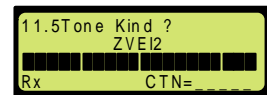

5

6.11 5

11. 5Tone Kind " EEA ", " CCIR ", " ZVEI1 ", " ZVEI2 " 4

5

	EEA	CCIR	ZVEI1	ZVEI2
0	1,981	1,981	2,400	2,400
1	1,124	1,124	1,060	1,060
2	1,197	1,197	1,160	1,160
3	1,275	1,275	1,270	1,270
4	1,358	1,358	1,400	1,400
5	1,446	1,446	1,530	1,530
6	1,540	1,540	1,670	1,670
7	1,640	1,640	1,830	1,830
8	1,747	1,747	2,000	2,000
9	1,860	1,860	2,200	2,200
*	1,055	2,400	2,800	2,800
Repeat	2,110	2,110	2,600	970