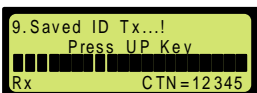

6.9 ID PC

9. Saved ID Tx...!

640 ID

PC(Personal Computer)

RS-232C