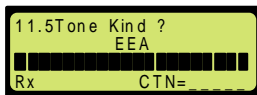

5

6.11 5

11. 5Tone Kind " EEA ", " CCIR ", " ZVEI1 ", " ZVEI2 " 4

5

	EEA	CCIR	ZVEI1	ZVEI2
0	1,981	1,981	2,400	2,400
1	1,124	1,124	1,060	1,060
2	1,197	1,197	1,160	1,160
3	1,275	1,275	1,270	1,270
4	1,358	1,358	1,400	1,400
5	1,446	1,446	1,530	1,530
6	1,540	1,540	1,670	1,670
7	1,640	1,640	1,830	1,830
8	1,747	1,747	2,000	2,000
9	1,860	1,860	2,200	2,200
*	1,055	2,400	2,800	2,800
Repeat	2,110	2,110	2,600	970