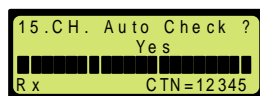

6.15

15.CH. Auto Check ,

" Yes "

가 5