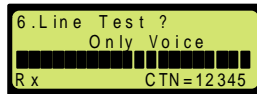

6.6

6. Line Test

8 가

(PTT)

"Only Voice" 가