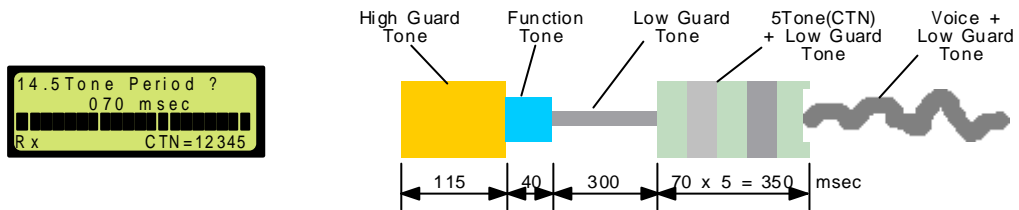

(0~9)

6.14 5 (Period)

14. 5Tone Period PTT , 5 CTN(Call
Transmission Number) , 5 .

5 1 

, 70msec CTN 70 x 5 = 350msec 가 .

, 5 (Mobil Handy) 5

CTN

6.15