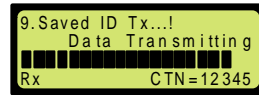

RS-232C

	9600 bps
	8 bit
	No Parity
	1 bit

6.10 5

10. 5Tone Detect 5 ID

" Yes "

5

" No "

5

6.11 5

11. 5Tone Kind " EEA ", " CCIR ", " ZVEI1 ", " ZVEI2 " 4

5

	EEA	CCIR	ZVEI1	ZVEI2
0	1,981	1,981	2,400	2,400
1	1,124	1,124	1,060	1,060
2	1,197	1,197	1,160	1,160
3	1,275	1,275	1,270	1,270
4	1,358	1,358	1,400	1,400
5	1,446	1,446	1,530	1,530
6	1,540	1,540	1,670	1,670
7	1,640	1,640	1,830	1,830
8	1,747	1,747	2,000	2,000
9	1,860	1,860	2,200	2,200
*	1,055	2,400	2,800	2,800
Repeat	2,110	2,110	2,600	970