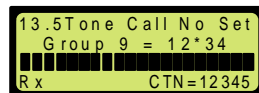

6.12 5 (CTN:Call Transmission Number)

12. 5Tone Auto Tx PTT , 5 CTN(Call Transmission Number)

, CTN

, PTT

CTN

, CTN

, PTT

CTN

6.13 5 ID(CTN:Call Transmission Number)

13. 5Tone Call No Set PTT , 5 CTN(Call Transmission Number) , 10

.(CTN 5.19 .)

0 ~ 9, *

CTN

Group 0 Group 9 10 가

CTN

Group

(0~9)