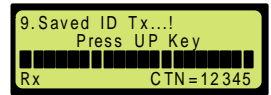

RS-232C

	9600 bps
	8 bit
	No Parity
	1 bit

6.10 5

10. 5Tone Detect 5 ID

" Yes "

5

" No "

5

6.11 5

11. 5Tone Kind " EEA ", " CCIR ", " ZVEI1 ", " ZVEI2 " 4

5

	EEA	CCIR	ZVEI1	ZVEI2
0	1,981	1,981	2,400	2,400
1	1,124	1,124	1,060	1,060
2	1,197	1,197	1,160	1,160
3	1,275	1,275	1,270	1,270
4	1,358	1,358	1,400	1,400
5	1,446	1,446	1,530	1,530
6	1,540	1,540	1,670	1,670
7	1,640	1,640	1,830	1,830
8	1,747	1,747	2,000	2,000
9	1,860	1,860	2,200	2,200
*	1,055	2,400	2,800	2,800
Repeat	2,110	2,110	2,600	970