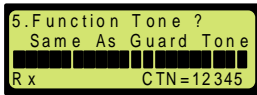

6.5 (Function Tone)