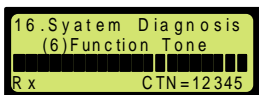

"(6)Function Tone" , # Guard/Function
Tone Encoder Function Tone 2