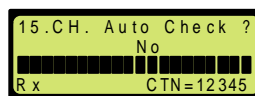

6.15

15.CH. Auto Check ,

" Yes "

가 5