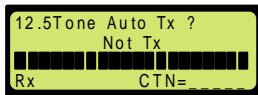

5

6.11 5

11. 5Tone Kind " EEA ", " CCIR ", " ZVEI1 ", " ZVEI2 " 4

5

	EEA	CCIR	ZVEI1	ZVEI2
0	1,981	1,981	2,400	2,400
1	1,124	1,124	1,060	1,060
2	1,197	1,197	1,160	1,160
3	1,275	1,275	1,270	1,270
4	1,358	1,358	1,400	1,400
5	1,446	1,446	1,530	1,530
6	1,540	1,540	1,670	1,670
7	1,640	1,640	1,830	1,830
8	1,747	1,747	2,000	2,000
9	1,860	1,860	2,200	2,200
*	1,055	2,400	2,800	2,800
Repeat	2,110	2,110	2,600	970

6.12 5 (CTN:Call Transmission Number)

12. 5Tone Auto Tx PTT , 5 CTN(Call Transmission Number)

, CTN

, PTT

CTN

, CTN

, PTT

CTN