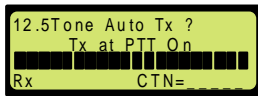

5

6.11 5

11. 5Tone Kind " EEA ", " CCIR ", " ZVEI1 ", " ZVEI2 " 4

5

	EEA	CCIR	ZVEI1	ZVEI2
0	1,981	1,981	2,400	2,400
1	1,124	1,124	1,060	1,060
2	1,197	1,197	1,160	1,160
3	1,275	1,275	1,270	1,270
4	1,358	1,358	1,400	1,400
5	1,446	1,446	1,530	1,530
6	1,540	1,540	1,670	1,670
7	1,640	1,640	1,830	1,830
8	1,747	1,747	2,000	2,000
9	1,860	1,860	2,200	2,200
*	1,055	2,400	2,800	2,800
Repeat	2,110	2,110	2,600	970

6.12 5 (CTN:Call Transmission Number)

12. 5Tone Auto Tx PTT , 5 CTN(Call Transmission Number)

, CTN

, PTT

CTN

, CTN

, PTT

CTN