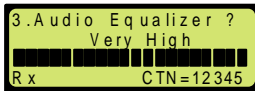

6.3

3. Audio Equalizer

4

- 1 : Low
- 2 : Normal
- 3 : High
- 4 : Very High