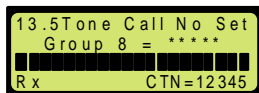

6.12 5 (CTN:Call Transmission Number)

12. 5Tone Auto Tx PTT , 5 CTN(Call Transmission Number)

, CTN

, PTT

CTN

, CTN

, PTT

CTN

6.13 5 ID(CTN:Call Transmission Number)

13. 5Tone Call No Set PTT , 5 CTN(Call Transmission Number) , 10

.(CTN 5.19 .)

0 ~ 9, *

CTN

Group 0 Group 9 10 가

CTN

Group

(0~9)