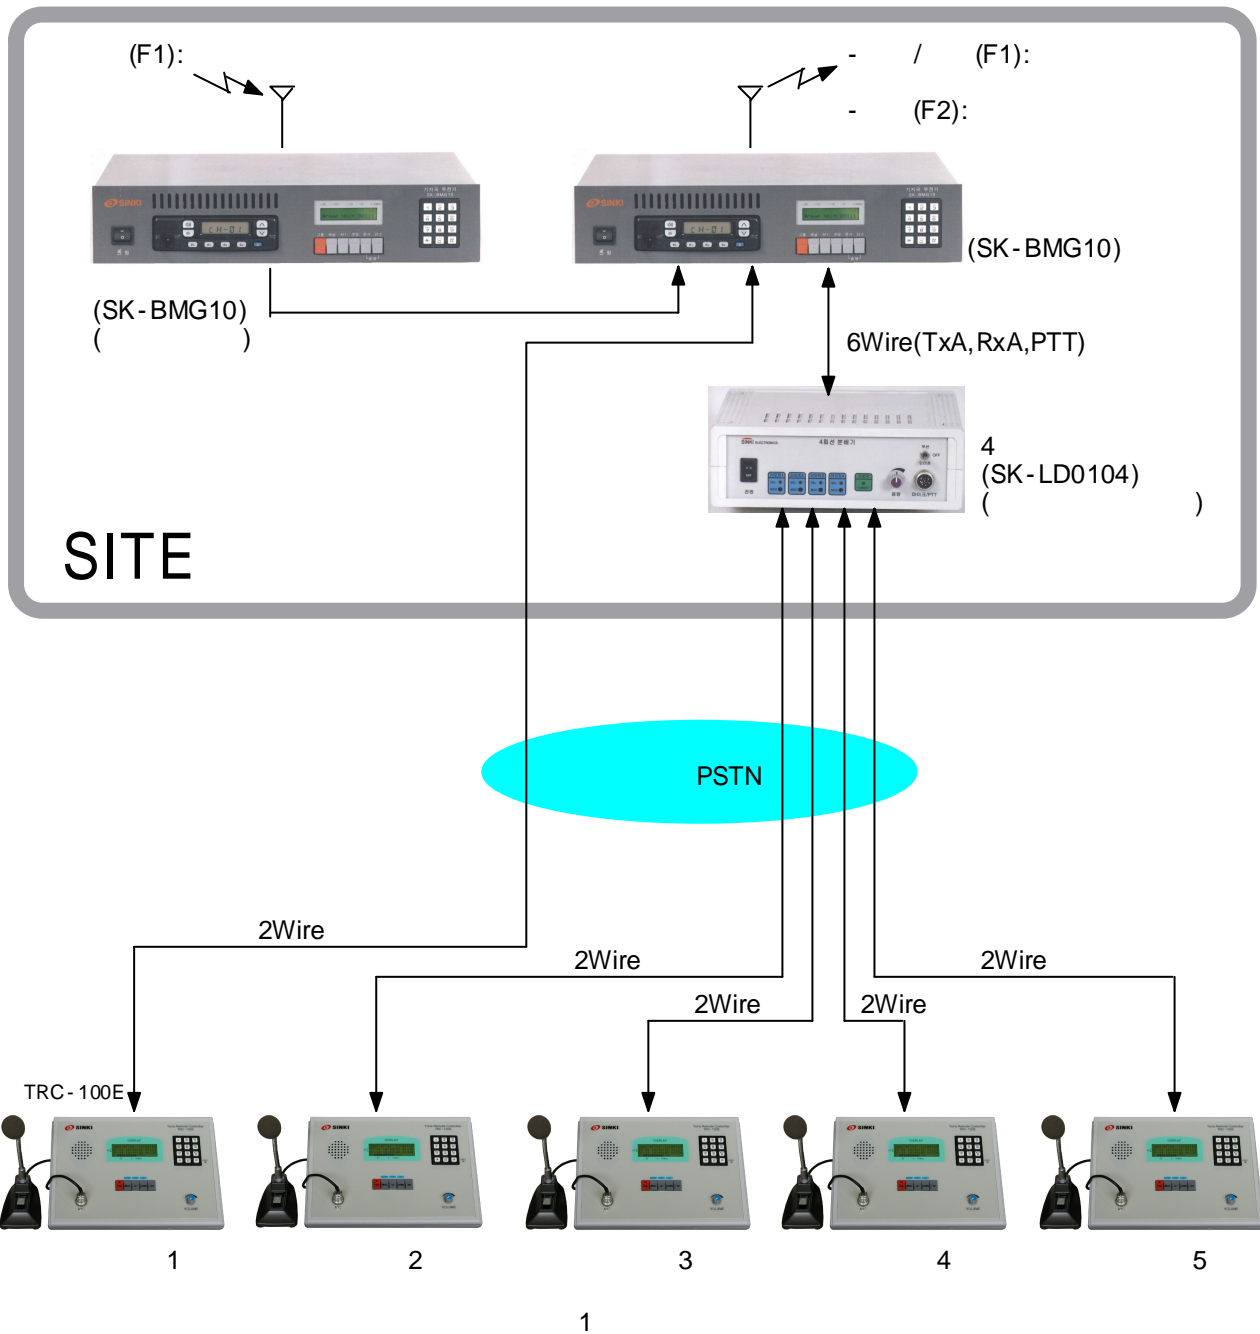

1.

(2,175Hz) Guard-Tone

1

가

Tone

Remote Controller (TRC-100E)

2.

3.